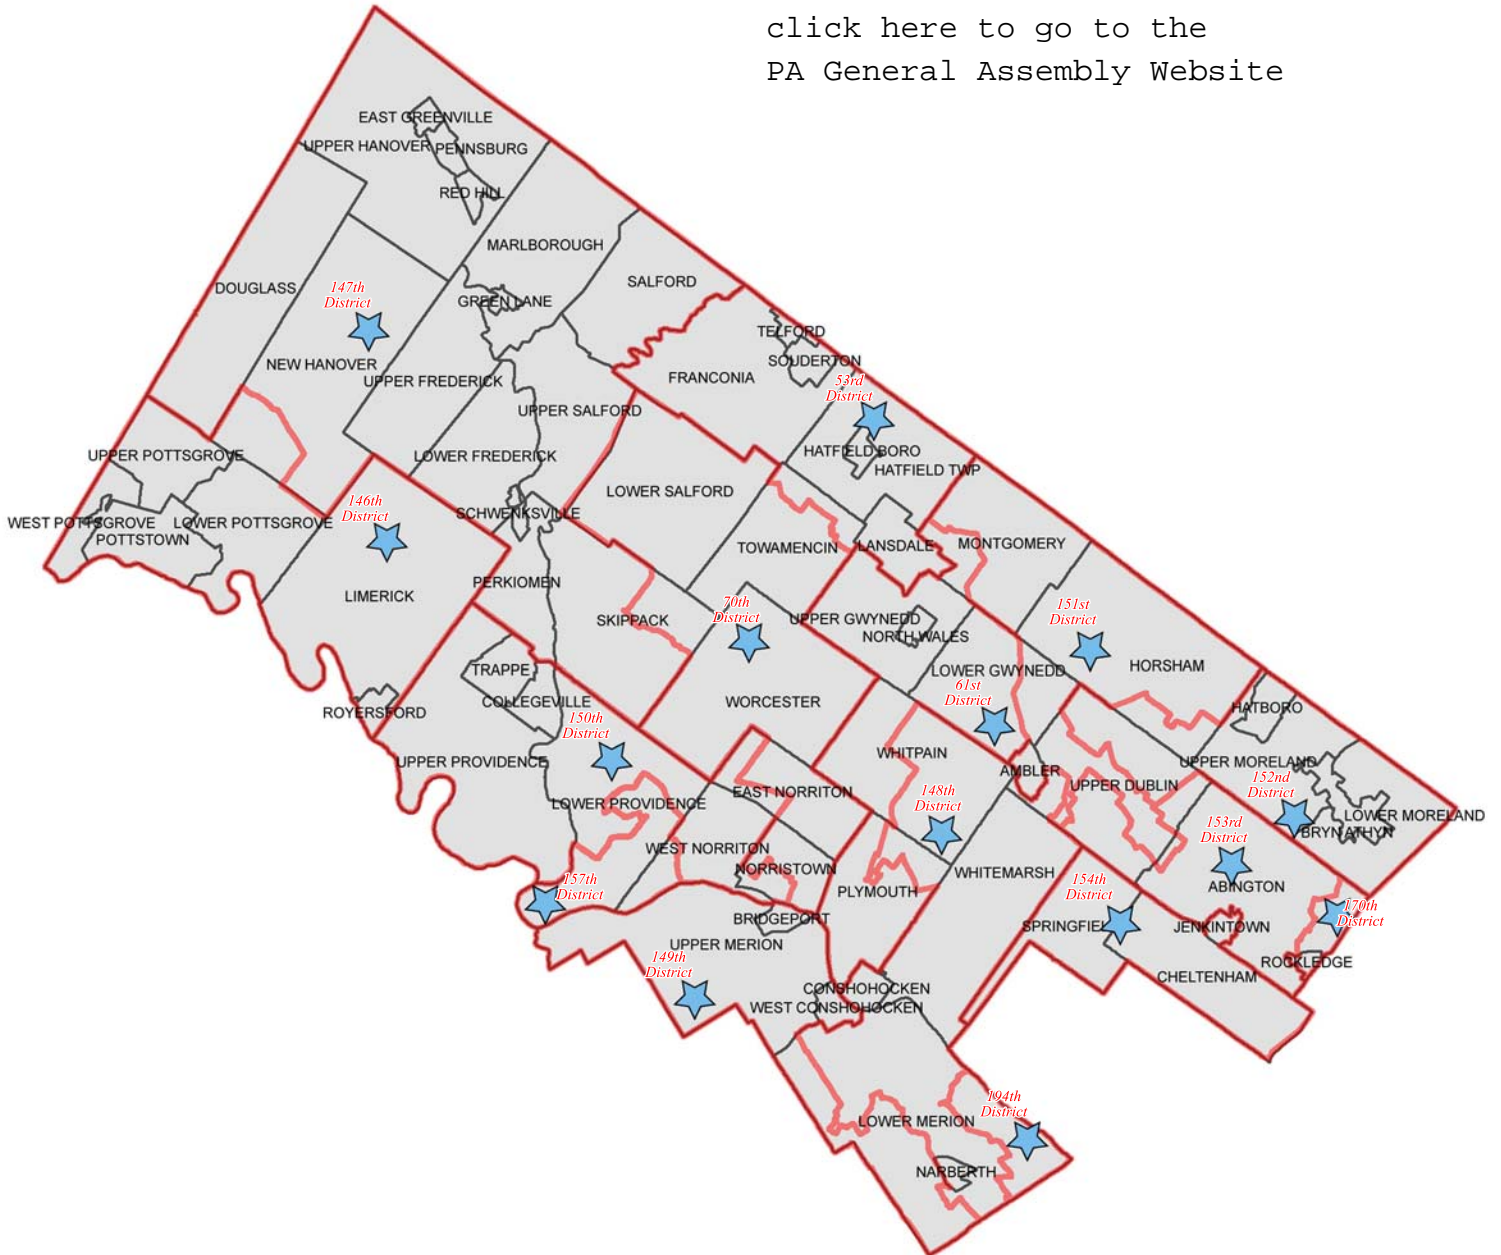

# Pennsylvania Legislative Districts in Montgomery County

[click here to go to the  
PA General Assembly Website](#)

Montgomery County Board of Elections  
June 2012